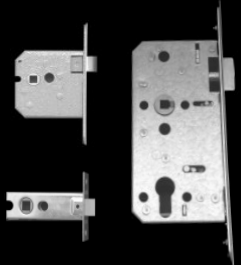

Ovos V6001SS Prestige lever handle, unsprung rose

Ovos V6DDA SS Safety lever handle, unsprung rose BS8300/DDA compliant

alternative fix

Pull Handles

Classic
Ovos V6102 400 300c/c SS
Ovos V6102b 600 425c/c SS
Prestige
Ovos V6101 400 300c/c SS
all with universal fittings
Other sizes available
BS8300/DDA compliant

Ovos V6STR SS lever handle, unsprung rose +EXT BS8300/DDA compliant with sprung rose

alternative fix

C6661 90 SS flush pull

C6099 SS turn & indicator

C7032 4x52 SS escutcheon
C4090 60 SS euro cylinder & turn

WT White

Please consult our sales office for more information & availability of special finishes and designs. We also distribute other quality ranges.

C1517r 102x76 SS Grade 14 concealed bearing butt hinge Certifire®

C1357 Slimline Grade13
C1412 102x102 ball bearing
C1012r ball bearing

C2015r SS Fully adjustable Surface closer Certifire®

C2303 SS Mitron closer
Concealed in door/frame

C4035 76 SS HD small latch
C4820 555b/s SS euro cylinder mortice sashlock Certifire®
C4431 76 SN tubular latch